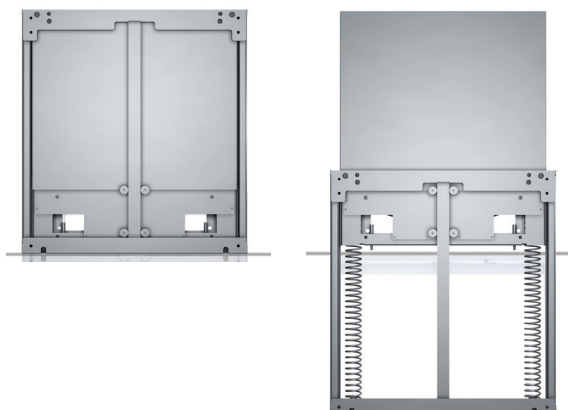

Optional Accessories

Height Adjustable Mounting Adapter

Size NEC InfinityBoard	65"	84"
Type	BalanceBox® 400	BalanceBox® 650
Height Adjustment	up to 400 mm	up to 650 mm
Order Code	100014706	100014705

- Perfect fit to your need: the display simply remain standing in any position according to your working style
- Easy touch movement: move up and down with only a light hand touch and no electricity needed
- Flexible installation: compact design allows direct mounting on the wall and the interface brackets serving all screen sizes
- Lowering your maintenance effort: easy initial seamless balance adjustment with just two screws guaranteeing a long term maintenance-free operation