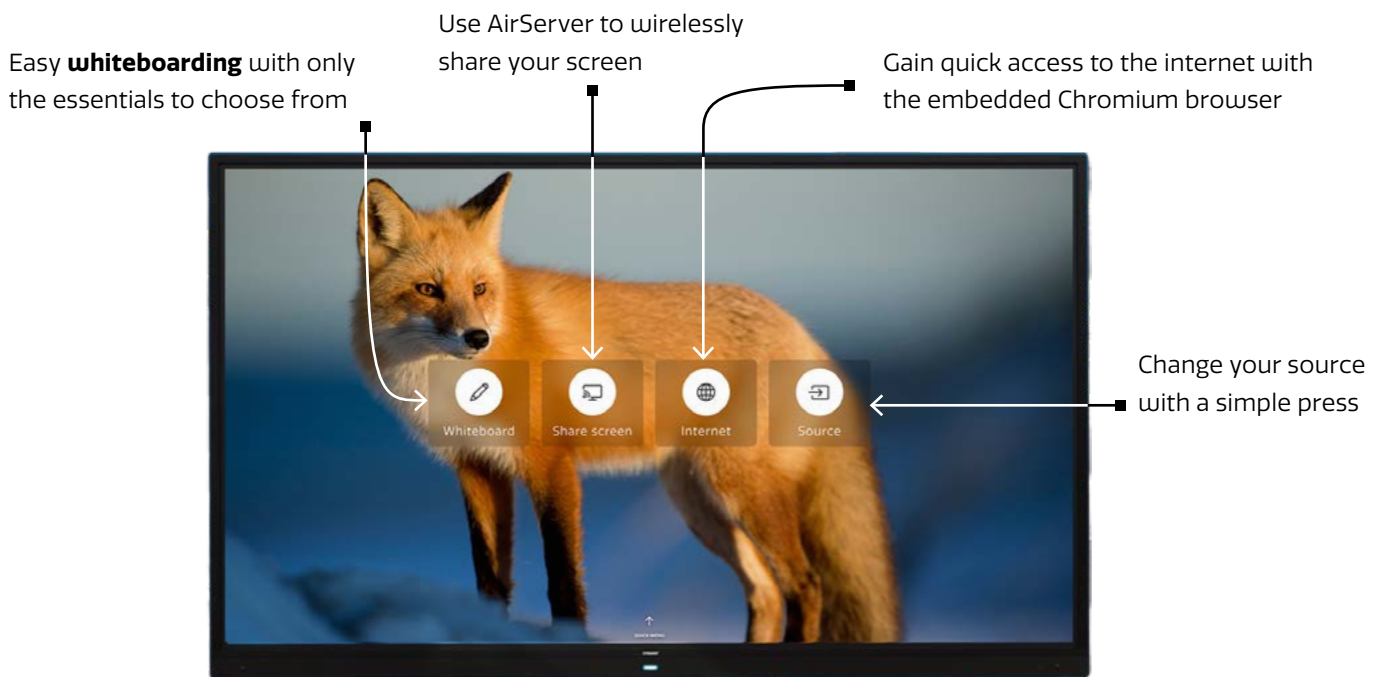

LET'S GET SPECIFIC!

The days of having to figure out how that complicated touchscreen works are over! Designed to be used by even the least tech-savvy person, Neo has the most intuitive user interface you have ever seen.

You already know how to use it.

Share, inspire, have fun!
With CTOUCH by your side.

CTOUCH®

Product number

- CTOUCH Neo 86" **10052686**

Touch system

- Touch system: IR Touch
- Touch points: 20
- Touch tools: hands or other solid (soft tip) object
- Accuracy: ±1 mm
- Minimum response size: > 2 mm
- Touch resolution: 32.767 x 32.767 (pixels)
- Interface: USB 2.0 compatible (full speed) HID complaint
- Supported OS: Windows, macOS, Chrome, Linux and Android
- Touch driver: Not required for Windows and single touch macOS

Panel

- Diagonal size: 85.6" (2174 mm)
- Display resolution: 3.840 x 2.160
- Frame rate: 60 Hz
- Brightness: 450 cd/m² max.
- Aspect ratio: 16:9
- Contrast ratio (static): 1200:1
- Response time (gray to gray): 8 ms
- Display colours: 1.07 G
- Pixel pitch (W x H): 0.493 x 0.493 mm
- Viewing angle: 178° / 178°
- Service life: > 30.000 Hours
- Orientation: landscape

Glass

- Glass: Triple S Glass (Smooth, Stripeless, Safety)
- Type: heat tempered, anti glare, safety glass, zero air-gap
- Thickness: 4.0 mm
- Hardness: 8 Mohs

Connectivity

- Video input (digital): 1x HDMI2.1, 2x HDMI2.0, 1x DisplayPort 1.2, 2x USB-C (USB 3.1 Gen 2)
- Video output (digital): 1x HDMI 2.1
- Audio input: 1x Mini Jack
- Audio output: 1x Mini Jack
- USB: 5x USB3.0 (type A) + 2x USB 2.0 (type A, 1x OTG + 1x USB2.0 Android)
- RS232C: 1x DE-9F
- Wired network: 2x 10/100/1000Mbps
- Wireless network: WiFi 6 (2.4 & 5 Ghz)
- Module-slots: 1x OPS-slot (UHD@60Hz)
- NFC: built-in
- Human presence detection: built-in (2x)
- Dedicated ports: 1x fingerprint scanner (USB-A)